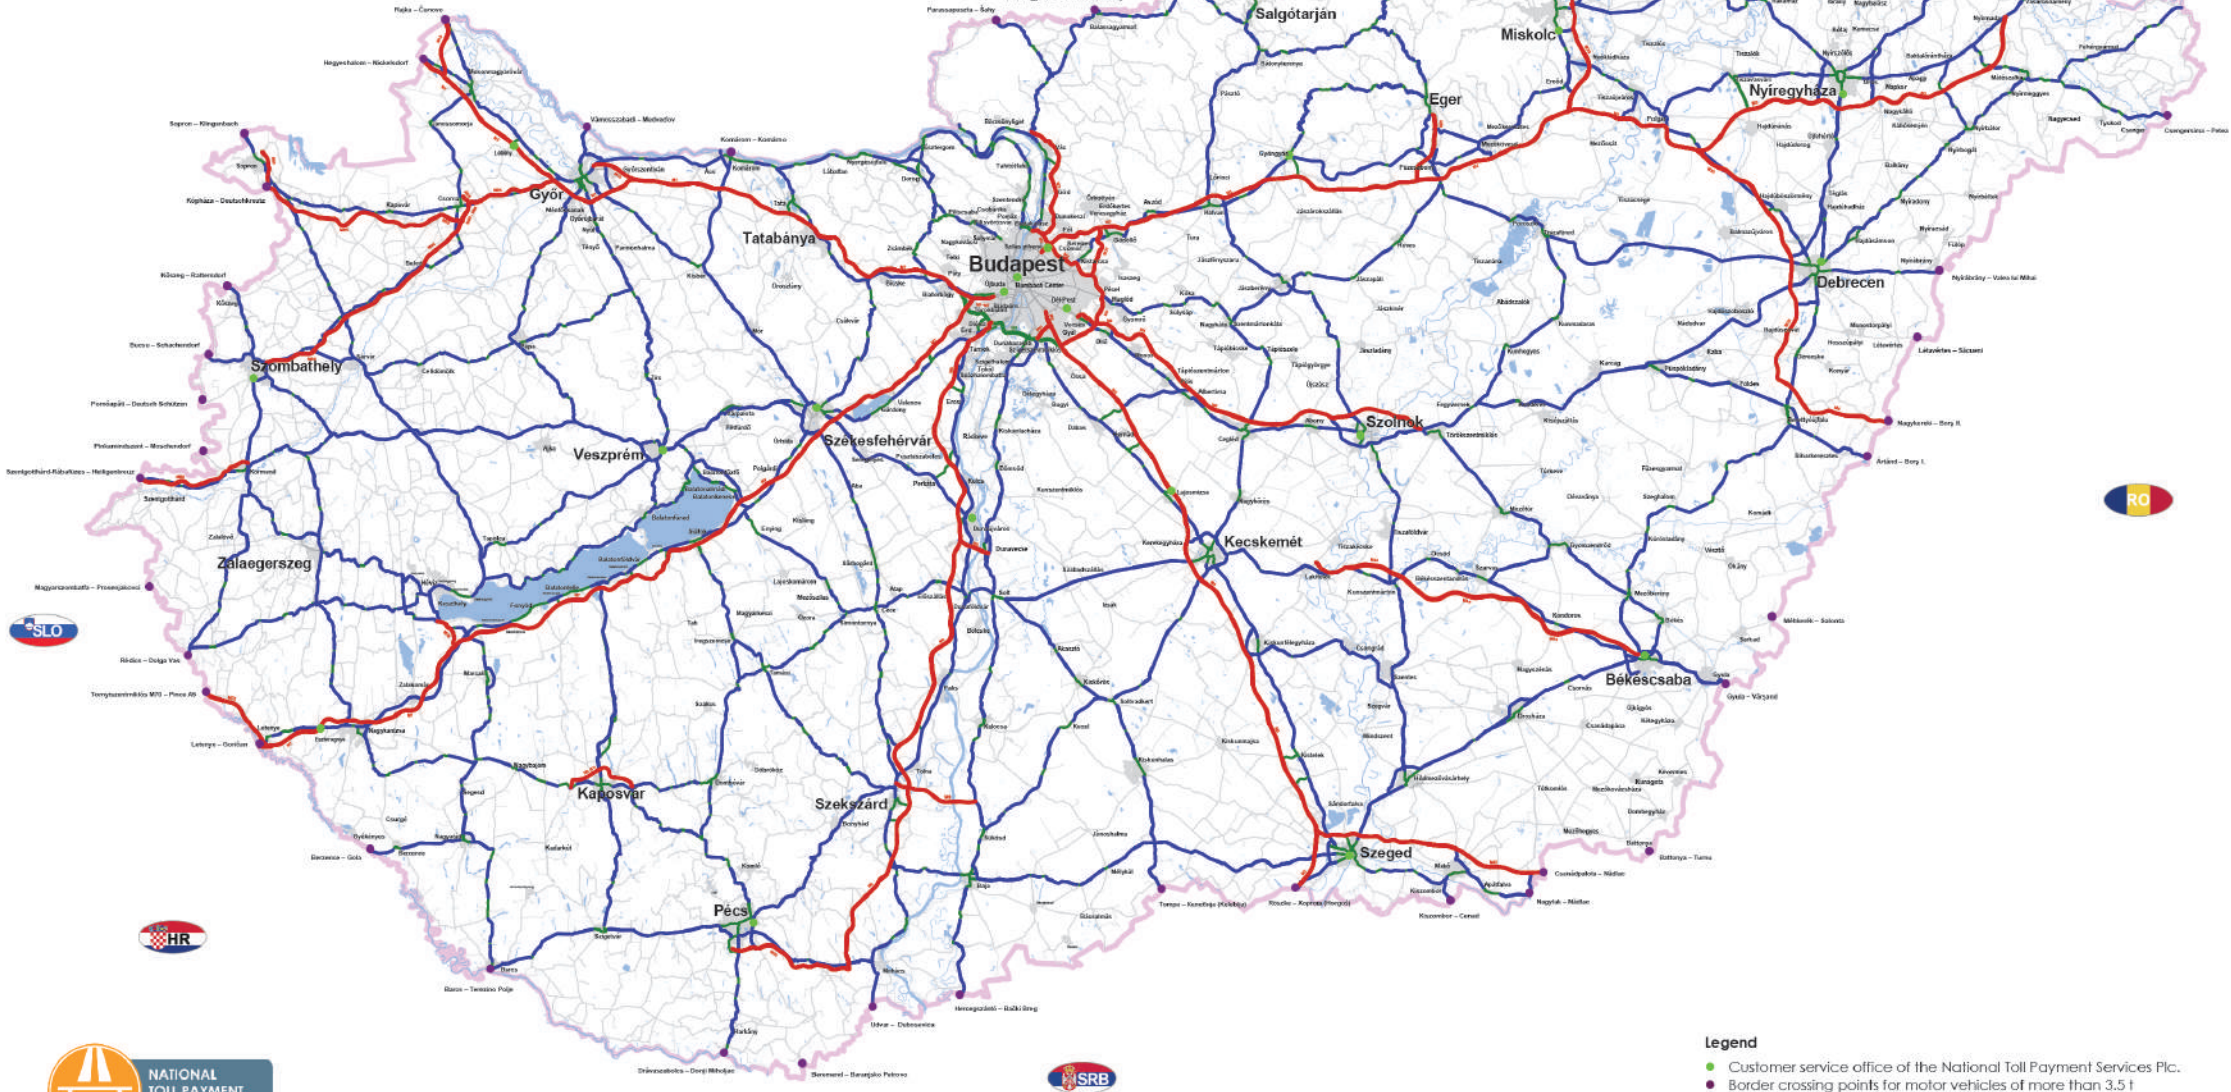

Toll road network subject to e-toll

- Legend**
- Customer service office of the National Toll Payment Services Plc.
 - Border crossing points for motor vehicles of more than 3.5 t
 - Toll road sections subject to e-toll
 - Toll expressway sections subject to e-toll
 - Toll-free expressway and main road sections